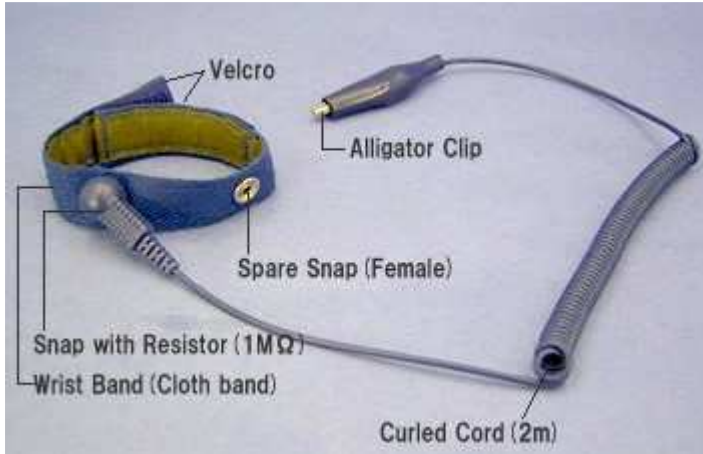

- Wrist strap in 3 color variations selectable for each line
- Conductive thread is used for the band lining

Packing List

Part No.	496B	496R	496G
Color	Blue	Red	Green
Grounding Wire	2m		

Specifications

Wrist Band Only

Part No.	Color
496-1B	Blue
496-1R	Red
496-1G	Green

Grounding Wire

Part No.	Color
496-2B	Blue
496-2R	Red
496-2G	Green

Features

Comfortable and lightweight.

- ❖ Available in blue, red and green color.
- ❖ 'Velcro' & 'Snap' help quick and easy adjusting.
- ❖ Standard ground termination is alligator clip.

Replacement Parts

	Part No.	Name	Specifications
	496-1B	Wrist band	blue
	496-2B	Grounding wire blue	
	496-1R	Wrist band	wine
	496-2R	Grounding wire wine	
	496-1G	Wrist band	green
	496-2G	Grounding wire green	